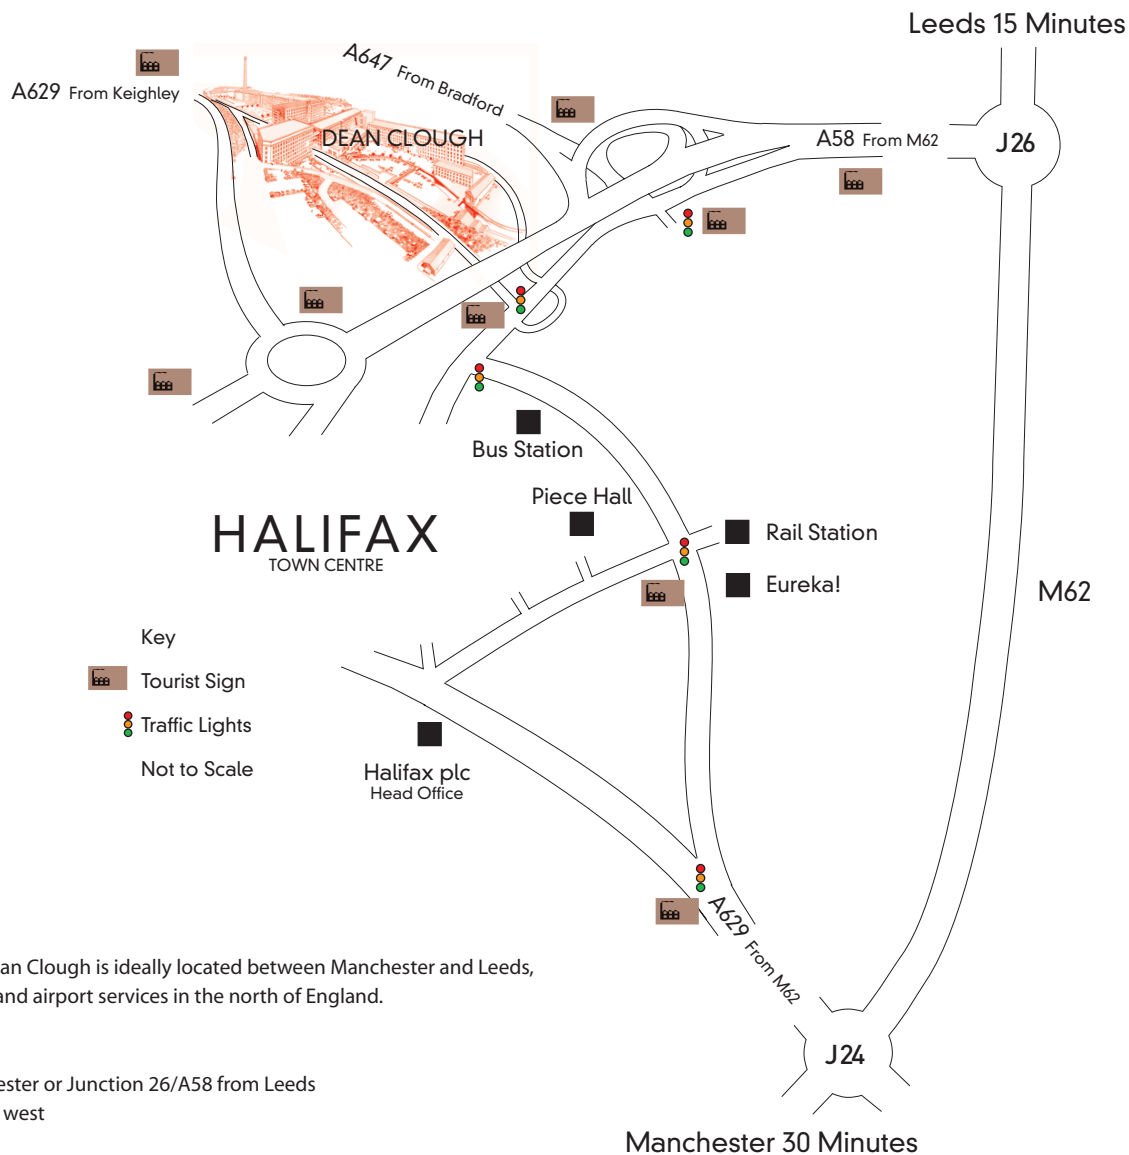

Dean Clough
Halifax
HX3 5AX
West Yorkshire

Tel: (01422) 250 250

Situated in Halifax, West Yorkshire, Dean Clough is ideally located between Manchester and Leeds, and served by all the major road, rail and airport services in the north of England.

Access by road

M62 (Junction 24)/A629 from Manchester or Junction 26/A58 from Leeds

A58 from other destinations east and west

A647 from Bradford

A629 from Skipton and Keighley (north) and Huddersfield (south)

Once in the vicinity of Halifax follow the brown tourist signs for Dean Clough Mills.

If you are visiting a specific company at Dean Clough, you will find it useful to request an Entry Gate number before traveling.

All mills have a designated loading bay and service lift.

Access by rail

Halifax has good connections with Manchester and Leeds Intercity services to London, Glasgow and Edinburgh. The station is a ten-minute walk from Dean Clough.